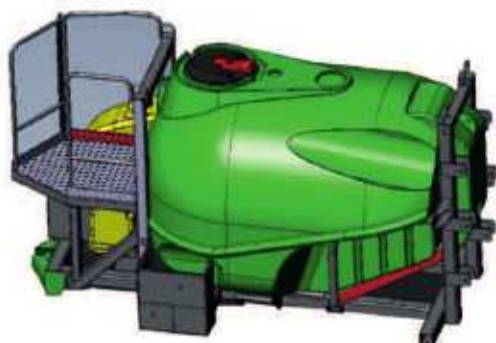

**NEW PRODUCT 2018, UNDER DEVELOPMENT**

**GARBAGE BIN 240 L**

**TANK FOR SAND STORAGE**

**BEACH UMBRELLA BASE**

**TANK 200 L**

**PORTABLE FUEL STATION**

**TANK FOR RAINWATER STORAGE**

**AGRICULTURAL SPRAYER 3 000 L**

**COMBINE HARVESTER TANK**

**2 000 L**

**3 000 L**